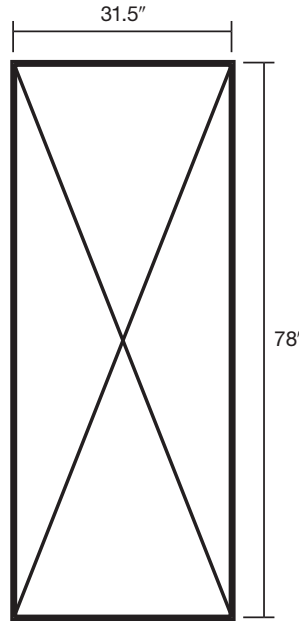

2333 Stirling Road
Ft. Lauderdale
Florida 33312
954-966-0260
800-207-9486
fx 954-963-2971
service@pwr.com
www.MediaLab.tv
www.PowerImages.com

Prepare your document dimensions to 25% of the finished size. All raster artwork (continuous tone 4-color photographs or illustrations) should be created at 400 dpi. Save all artwork as EPS files in CMYK mode.

duo.sprint 24x78

duo.sprint 32x78

duo.sprint 40x78

duo.sprint 24x48

duo.sprint 32x48

duo.sprint 40x48