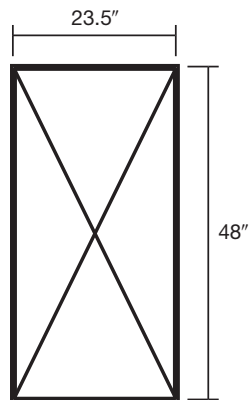

2333 Stirling Road
Ft. Lauderdale
Florida 33312
954-966-0260
800-207-9486
fx 954-963-2971
service@pwr.com
www.MediaLab.tv
www.PowerImages.com

Prepare your document dimensions to 25% of the finished size. All raster artwork (continuous tone 4-color photographs or illustrations) should be created at 400 dpi. Save all artwork as EPS files in CMYK mode.

duo.sprint 24x78

duo.sprint 32x78

duo.sprint 40x78

duo.sprint 24x48

duo.sprint 32x48

duo.sprint 40x48