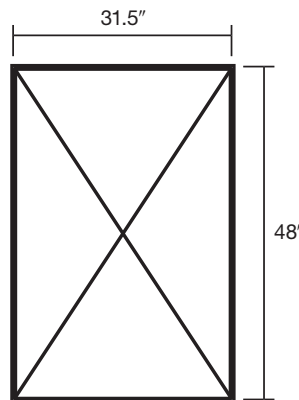

2333 Stirling Road
Ft. Lauderdale
Florida 33312
954-966-0260
800-207-9486
fx 954-963-2971
service@pwr.com
www.MediaLab.tv
www.PowerImages.com

Prepare your document dimensions to 25% of the finished size. All raster artwork (continuous tone 4-color photographs or illustrations) should be created at 400 dpi. Save all artwork as EPS files in CMYK mode.

duo.sprint 24x78

duo.sprint 32x78

duo.sprint 40x78

duo.sprint 24x48

duo.sprint 32x48

duo.sprint 40x48