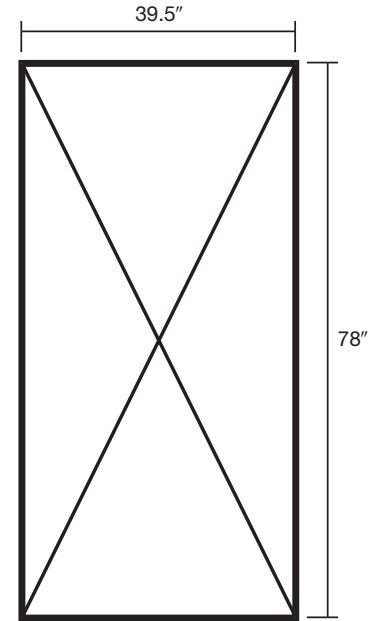

2333 Stirling Road
Ft. Lauderdale
Florida 33312
954-966-0260
800-207-9486
fx 954-963-2971
service@pwr.com
www.MediaLab.tv
www.PowerImages.com

Prepare your document dimensions to 25% of the finished size. All raster artwork (continuous tone 4-color photographs or illustrations) should be created at 400 dpi. Save all artwork as EPS files in CMYK mode.

duo.sprint 24x78

duo.sprint 32x78

duo.sprint 40x78

duo.sprint 24x48

duo.sprint 32x48

duo.sprint 40x48