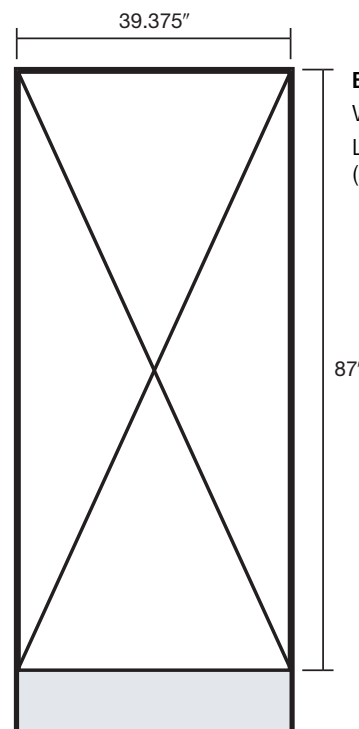

2333 Stirling Road
Ft. Lauderdale
Florida 33312
954-966-0260
800-207-9486
fx 954-963-2971
service@pwr.com
www.MediaLab.tv
www.PowerImages.com

Prepare your document dimensions to 25% of the finished size. All raster artwork (continuous tone 4-color photographs or illustrations) should be created at 400 dpi. Save all artwork as EPS files in CMYK mode. If placing several units together for a show, allow a 2" gap for design continuity across panels.

Standard Width
Visual Area: 33.5" x 79.5"
Layout Size: 33.5" x 88.5"
(9" will not show)

Provide an additional 8.5" bleed for mounting to the leader, this area will not show.

Standard Width/Extended
Visual Area: 33.5" x 86.5"
Layout Size: 33.5" x 95.5"
(9" will not show)

Extra Wide
Visual Area: 39.375" x 79.5"
Layout Size: 39.375" x 88.5"
(9" will not show)

Extra Wide/Extended
Visual Area: 39.375" x 86.5"
Layout Size: 39.375" x 95.5"
(9" will not show)