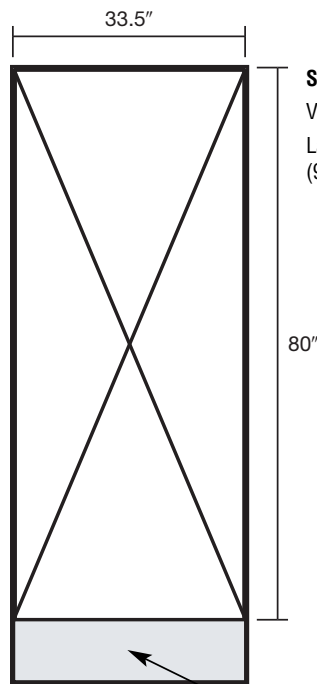

2333 Stirling Road
Ft. Lauderdale
Florida 33312
954-966-0260
800-207-9486
fx 954-963-2971
service@pwr.com
www.MediaLab.tv
www.PowerImages.com

Prepare your document dimensions to 25% of the finished size. All raster artwork (continuous tone 4-color photographs or illustrations) should be created at 400 dpi. Save all artwork as EPS files in CMYK mode. If placing several units together for a show, allow a 2" gap for design continuity across panels.

Standard Width
Visual Area: 33.5" x 79.5"
Layout Size: 33.5" x 88.5"
(9" will not show)

Provide an additional 8.5" bleed for mounting to the leader, this area will not show.

Standard Width/Extended
Visual Area: 33.5" x 86.5"
Layout Size: 33.5" x 95.5"
(9" will not show)

Extra Wide
Visual Area: 39.375" x 79.5"
Layout Size: 39.375" x 88.5"
(9" will not show)

Extra Wide/Extended
Visual Area: 39.375" x 86.5"
Layout Size: 39.375" x 95.5"
(9" will not show)